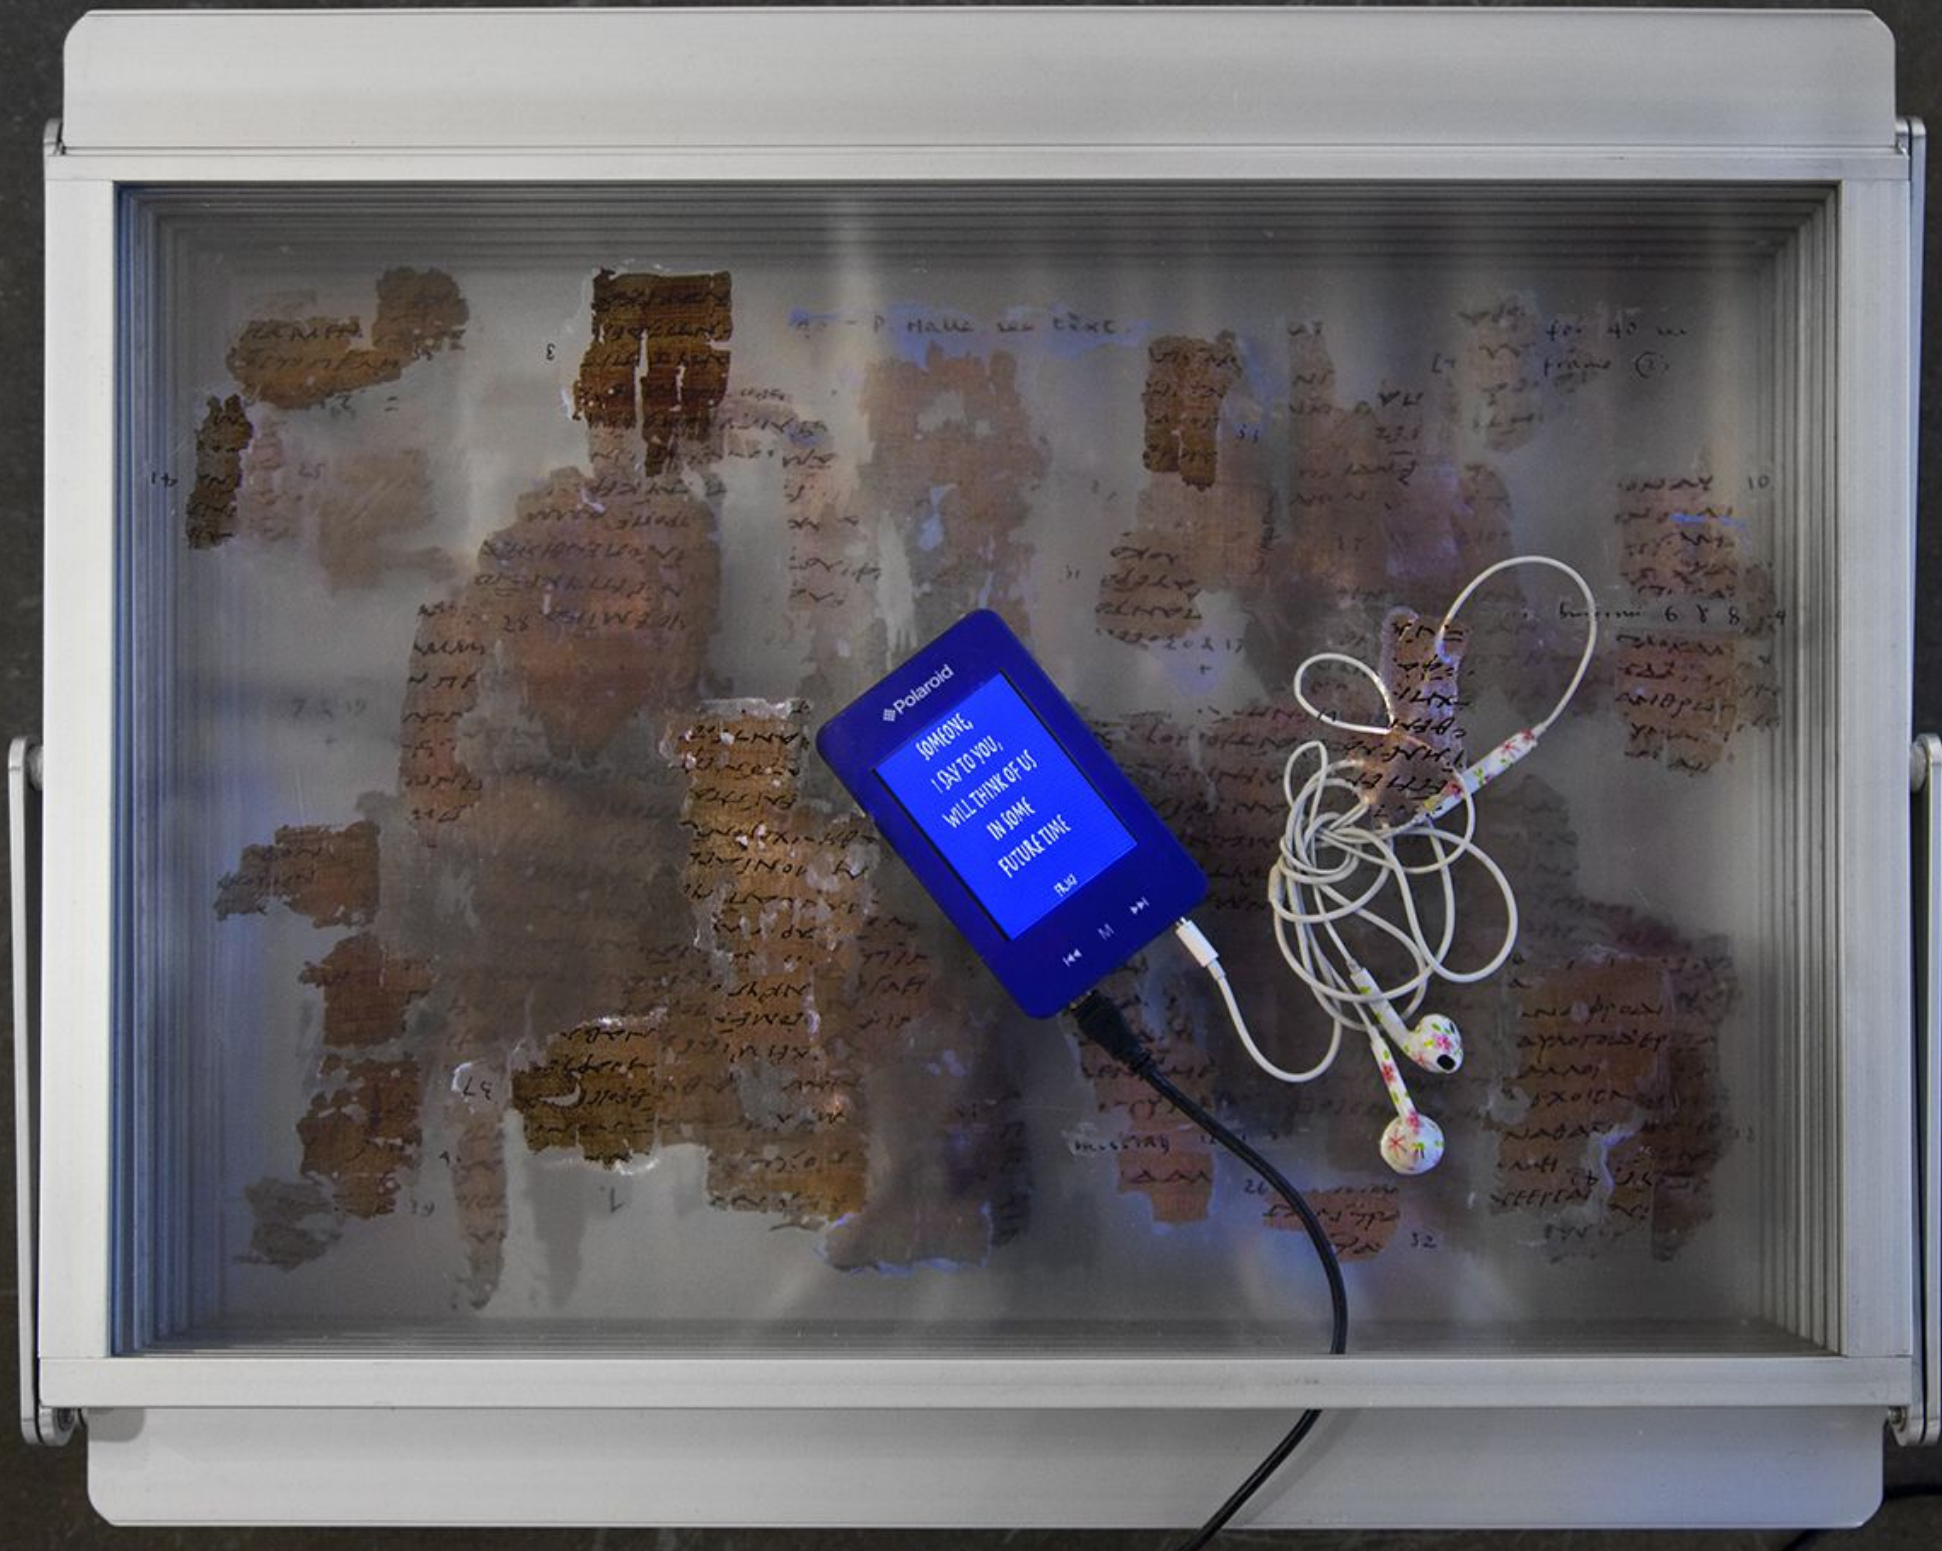

**Trembling Surfaces**  
**平面震顛**

Curated by  
Guo Xi + Zhang Jianling

Joeun Aatchim / Feng Bingyi / Feng Chen / Huang Songhao /  
Yunyu Ayo Shih / Su Yu-Xin / Yi Xin Tong / Vivien Zhang / Zhu Changquan

## 一个热情的“女”诗人因失恋而自杀

A Passionate 'Female' Poet Who Committed Suicide with a Brokenheart

她的真实生活仍然如在雾中..... 在阿尔封斯都德的笔下她却是一“爱的胜利者”

Her real life remains in haze... Highlighted as a 'victory of love' by Alphonse Daudet

Small text on the wall to the left, possibly a list or index.

Σαπφώ™

Σαπφώ™

New Message

To ur@future.self X

Subject

I shall continue to move forward with my frail sanity as my guide.

FR.17