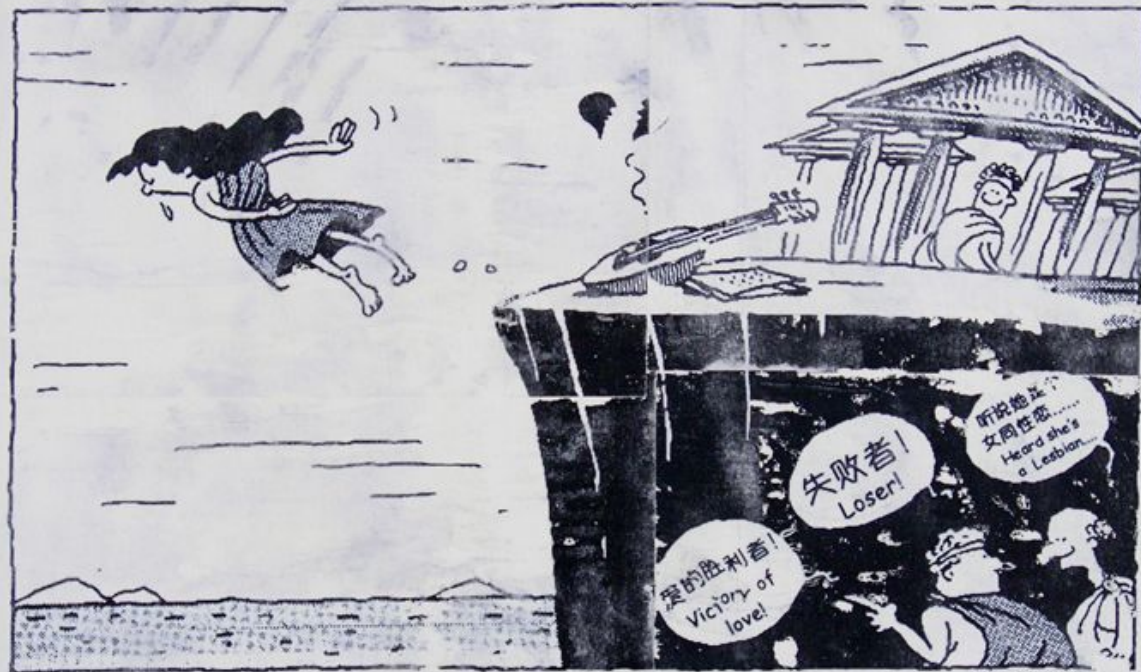

## 一个热情的“女”诗人因失恋而自杀

A Passionate 'Female' Poet Who Committed Suicide with a Brokenheart

她的真实生活仍然如在雾中..... 在阿尔封斯都德的笔下她却是一“爱的胜利者”

Her real life remains in haze... Highlighted as a 'victory of love' by Alphonse Daudet